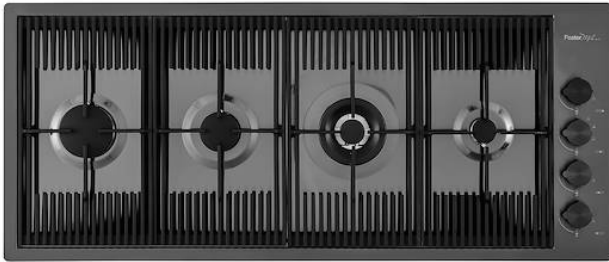

Cooker hob Milanello Gun Metal

Gas hobs

Code: 7681 006

DETAILS

Coloring Gun Metal

Edge/Installation Type Flush-mount | Top-mount

Finish PVD

Material AISI 304 stainless steel

Texture Brushed in line

Supply 220-240 V; 50/60 Hz

Dimensions 1115x476 mm

Base size 112cm

Heating element Four burners

Built-in hole	View technical data sheet
Grids	Cast iron grids and enamelled burner covers
Total power	10.750 W
Auxiliary	1.000 W
Semirapid	1.750 W
Rapid	3.000 W
Dual	5.000 W
Safety	Safety valve with quick-acting thermocouple
Ignition	Electric ignition under knob
Gas type	Tested for installation with natural gas, LPG nozzle set included.
Type	Gas Hob

FEATURES

Gun Metal	The Gun Metal finish is obtained by treating steel with a physical process called PVD (Physical Vacuum Deposition) which deposits particles of noble metals on the surface. The result is a unique and refined aesthetic effect, and an improvement of the mechanical properties of the steel which is more resistant to impact and scratches.
Aeo burners	The AEO burners guarantee up to 25% energy saving compared to standard burners. All models are designed with The Dual burner with 2 independent crowns, controlled by a single knob, delivers from 1 to 5KW, a power that can only be found in professional models.

Cast iron grids

Cast-iron is the ideal material for an hob grid, this due to the manifold properties characterising it: high heat capacity that improves cooking performance; high weight and stability that improve safety; sturdiness that preserves the hob's original aspect over time; easy cleaning.